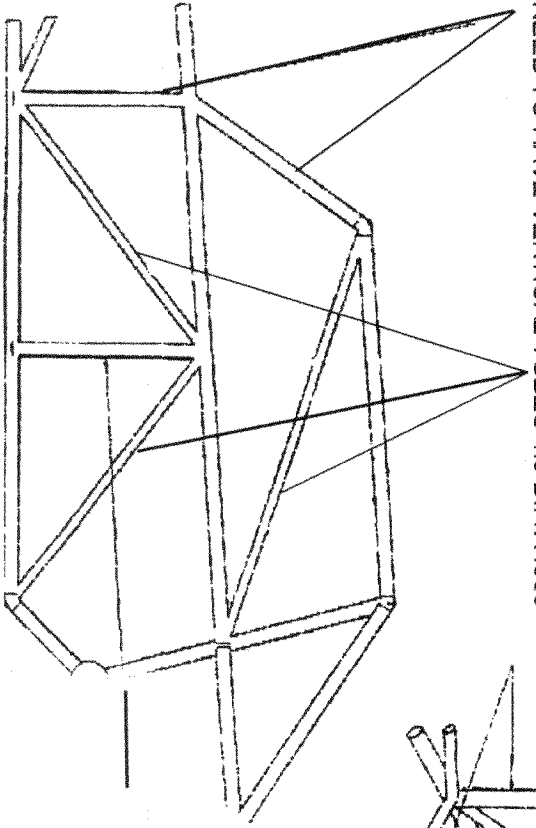

BUGGY DIAGRAM

ROOF TUBE FOR CARS WIDER THAN 34"

ALL NEED TO HAVE VERTICAL TUBES 1.5 DIA X .090

DRIVER PROTECTION TUBE 1.5 DIA X .090